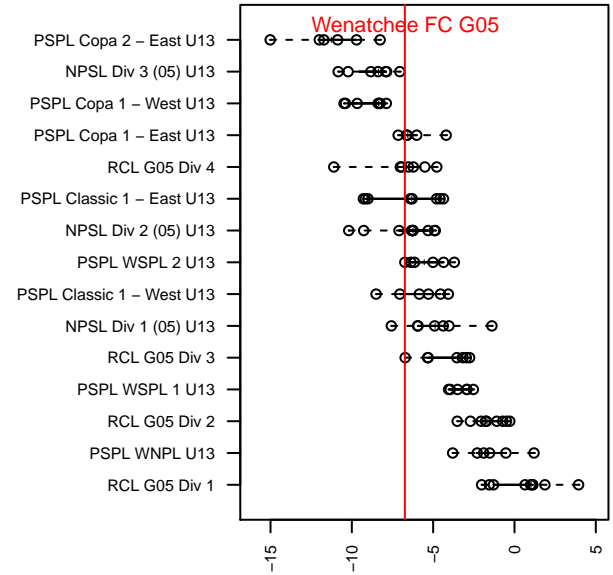

Wenatchee FC G05

Wenatchee FC
Wenatchee, WA
G05 total strength=681
attack=0.44 defense=0.99
fall league = PSPL WSPL 2 U13
notes= Cosina 2016

alt names used:
Wenatchee FC G05 Rodriguez/Alto

Venues played:
2017 PSPL WSPL 2 U13

**attack and defense variance (black dot)
relative to other teams
and top 10 in region**

**attack and defense rating
relative to others at age
and all opponents in last 13 months**

Performance relative to 13 month average

Performance relative to 13 month average

date	home		away		venue	pred.home	pred.away
2017-11-11	Breakers Black G05	4	Wenatchee FC G05	0	2017 PSPL WSPL 2 U13	1.92	0.27
2017-10-29	Wenatchee FC G05	0	Emerald City FC Green G05	1	2017 PSPL WSPL 2 U13	0.35	0.86
2017-10-21	Cascade FC Green G05	0	Wenatchee FC G05	0	2017 PSPL WSPL 2 U13	1.18	0.85
2017-10-07	Wenatchee FC G05	0	Endeavour Soccer Academy G05	1	2017 PSPL WSPL 2 U13	0.70	0.92
2017-10-07	Wenatchee FC G05	0	ISC Gunners B G05	1	2017 PSPL WSPL 2 U13	0.33	1.61
2017-10-01	Endeavour Soccer Academy G05	0	Wenatchee FC G05	2	2017 PSPL WSPL 2 U13	0.92	0.70
2017-09-30	Wenatchee FC G05	1	Breakers Black G05	2	2017 PSPL WSPL 2 U13	0.27	1.92
2017-09-24	Emerald City FC Green G05	1	Wenatchee FC G05	1	2017 PSPL WSPL 2 U13	0.86	0.35
2017-09-23	ISC Gunners B G05	0	Wenatchee FC G05	0	2017 PSPL WSPL 2 U13	1.61	0.33
2017-09-16	Wenatchee FC G05	1	Cascade FC Green G05	3	2017 PSPL WSPL 2 U13	0.85	1.18